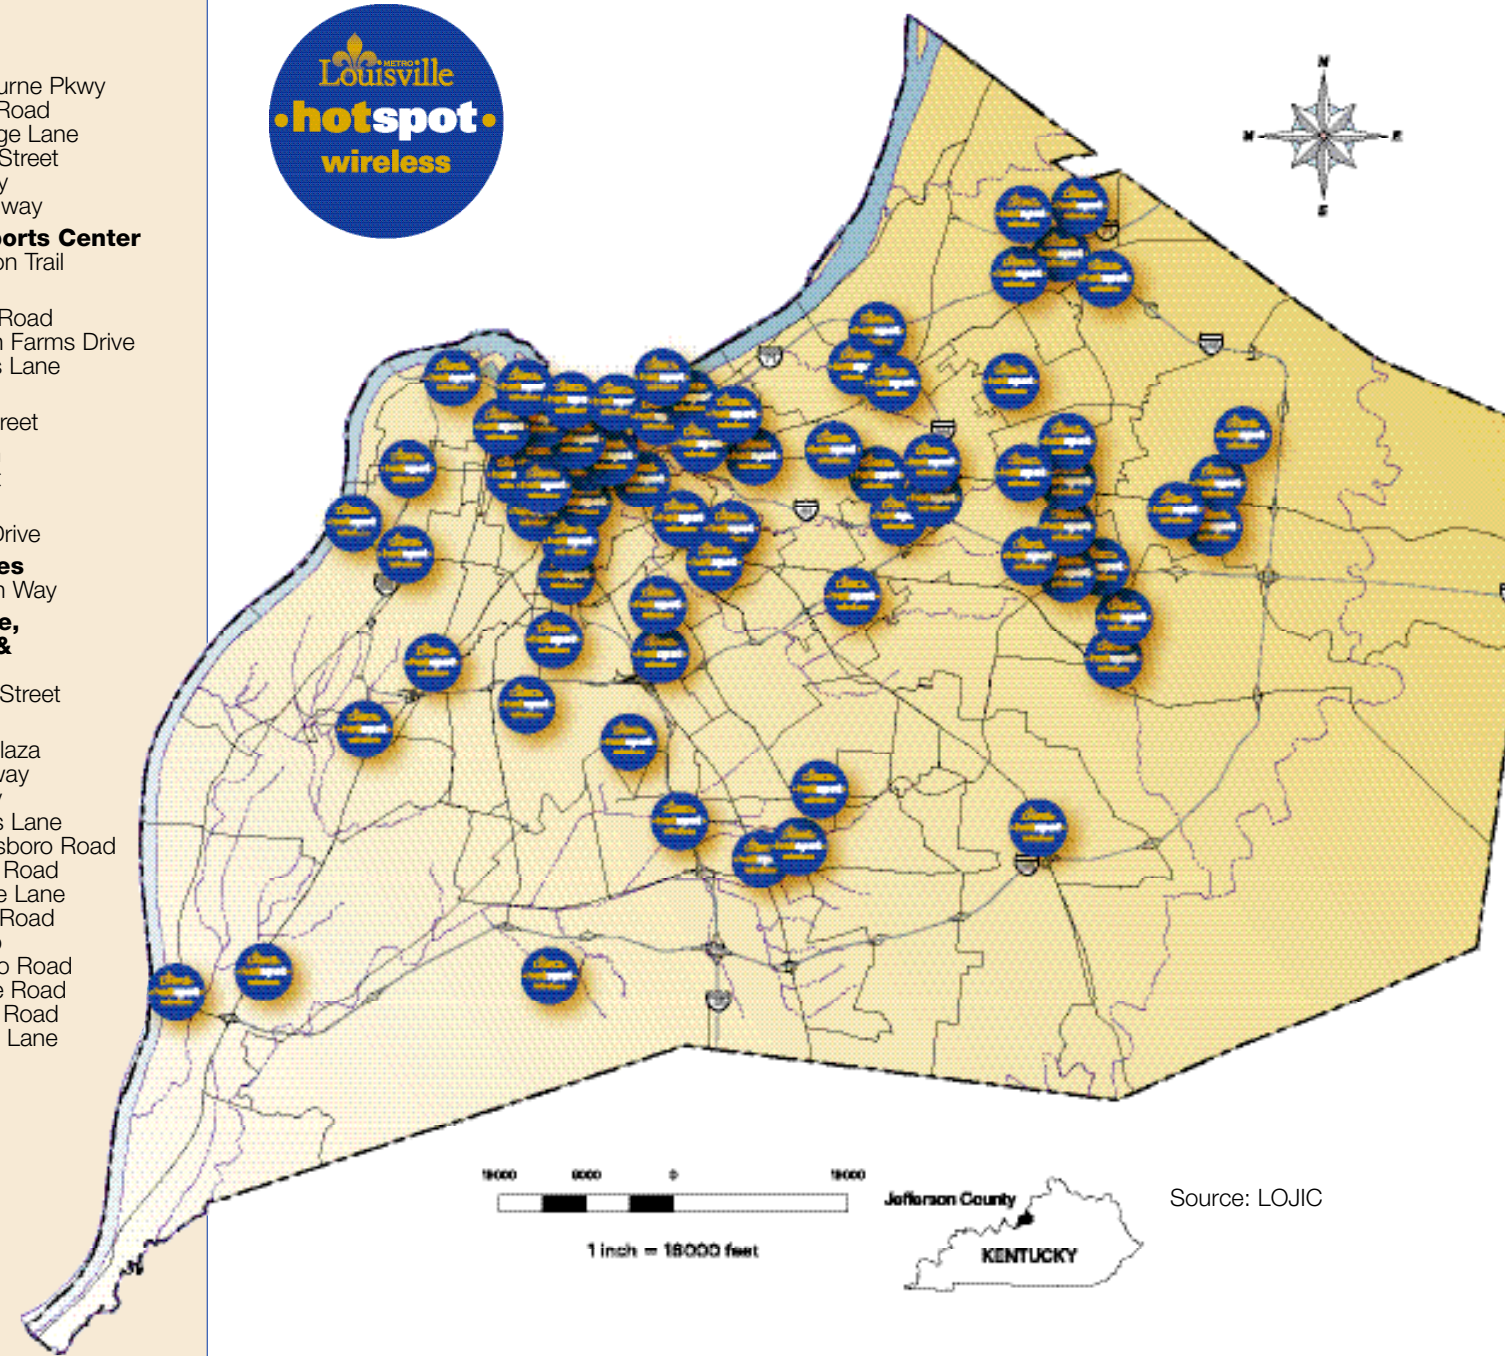

### McDonald's

1100 S. Hurstbourne Pkwy  
4445 Cane Run Road  
2961 Breckenridge Lane  
301 E. Warnock Street  
207 W. Broadway  
10411 Dixie Highway

### Panera Bread

5000 Shelbyville Road  
10451 Champion Farms Drive  
6221 Dutchmans Lane

### Staybridge Suites

11711 Gateworth Way

### UPS Store

9431 Westport Plaza  
6661 Dixie Highway  
743 E. Broadway  
291 N. Hubbards Lane  
4949 Old Brownsboro Road  
3020 Bardstown Road  
974 Breckenridge Lane  
9016 Taylorsville Road  
4621 Outer Loop  
9462 Brownsboro Road  
12123 Shelbyville Road  
1355 Bardstown Road  
657 Hurstbourne Lane